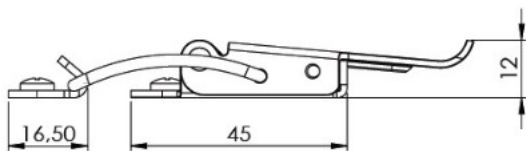

PRODUCT SHEET

Description:

Table Catch #22, SS-304 (1 Set = 1 x Toggle + 1 x Hook)

Item number:

24.03.000-1

Units	Box	Carton	HS Code	Barcode
Set	100	600	8302420090	
5704866500708				

Notice:
All measurements are guidelines.